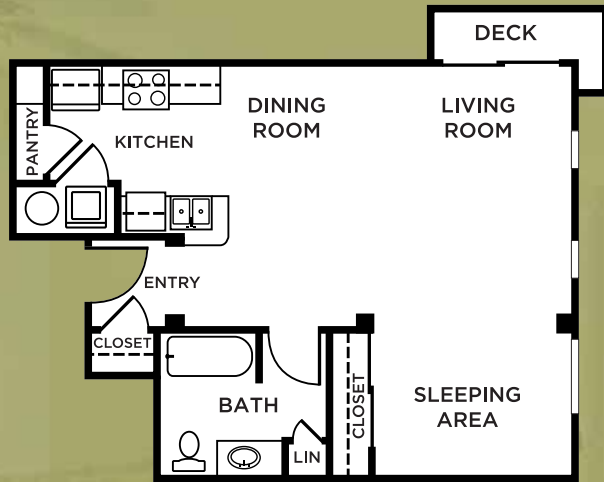

GREEN LEAF

PACIFICA

DISCOVER RESORT-STYLE LIVING

Green Leaf Pacifica is one of the newest premier luxury apartments in Tacoma, Washington. Offering the latest amenities in apartment living like a resort-style swimming pool and an amazing clubhouse, these apartments offer the best in world class Northwest living. Close to Seattle, our community features full-size washers and dryers, stainless steel appliance packages, walk-in closets, granite countertops, and two custom-designed interior finishes to choose from.

LOPEZ

Studio | 1 Bath | 630 sq. ft.

Rent _____

Deposit _____

WHIDBEY

1 Bed | 1 Bath | 730 sq. ft.

Rent _____

Deposit _____