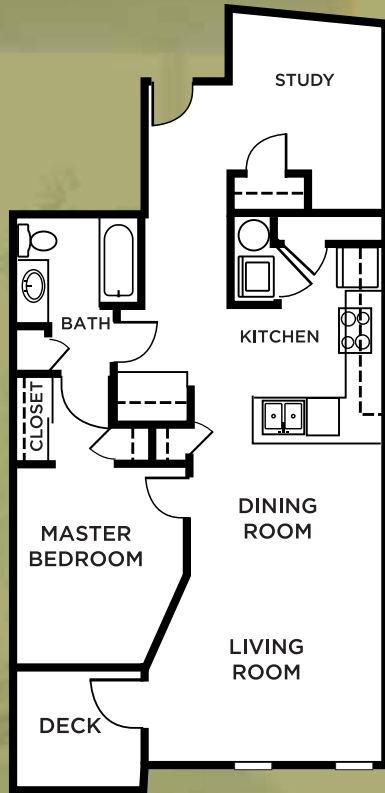

LOPEZ

Studio | 1 Bath | 630 sq. ft.

Rent _____

Deposit _____

WHIDBEY

1 Bed | 1 Bath | 730 sq. ft.

Rent _____

Deposit _____

ORCAS

1 Bed | 1 Bath | 895-900 sq. ft.

Rent _____

Deposit _____

CAMANO

1 Bed | 1 Bath | 730 sq. ft.

Rent _____

Deposit _____

VASHON

2 Bed | 1.7 Bath | 1092 sq. ft.

Rent _____

Deposit _____

BAINBRIDGE

2 Bed | 2 Bath | 1160 sq. ft.

Rent _____

Deposit _____