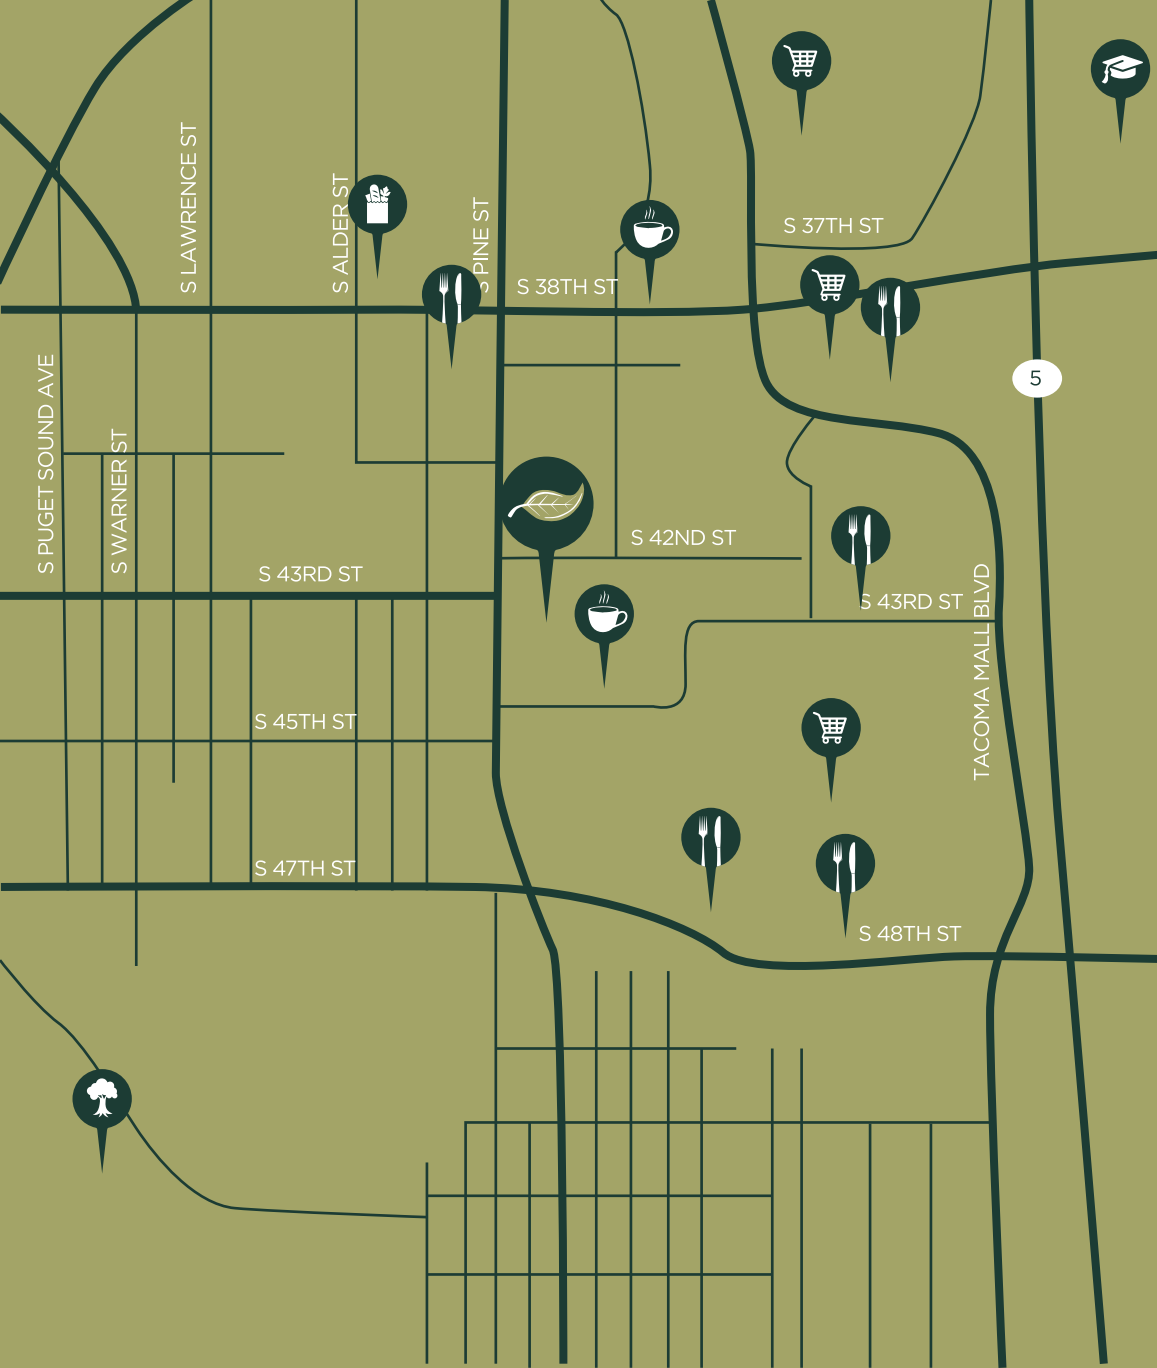

LUXURY & CONVENIENCE

Greenleaf Pacifica gives you unmatched access to shopping, dining, entertainment, Sound Transit, freeways, and is just minutes away from Joint Base Lewis McChord.

-  Reed Elementary School
-  Starbucks
Undergrounds
-  Marlene's Market & Deli
-  South Park
-  Tacoma Mall
REI
Costco
-  BJ's Restaurant & Brewhouse
Red Robin
Outback Steakhouse
Adriatic Grill
MOD Pizza