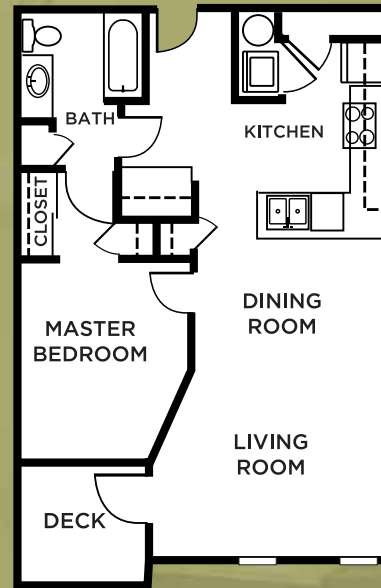

LOPEZ

Studio | 1 Bath | 630 sq. ft.

Rent _____

Deposit _____

WHIDBEY

1 Bed | 1 Bath | 730 sq. ft.

Rent _____

Deposit _____

ORCAS

1 Bed | 1 Bath | 895-900 sq. ft.

Rent _____

Deposit _____

CAMANO

1 Bed | 1 Bath | 730 sq. ft.

Rent _____

Deposit _____