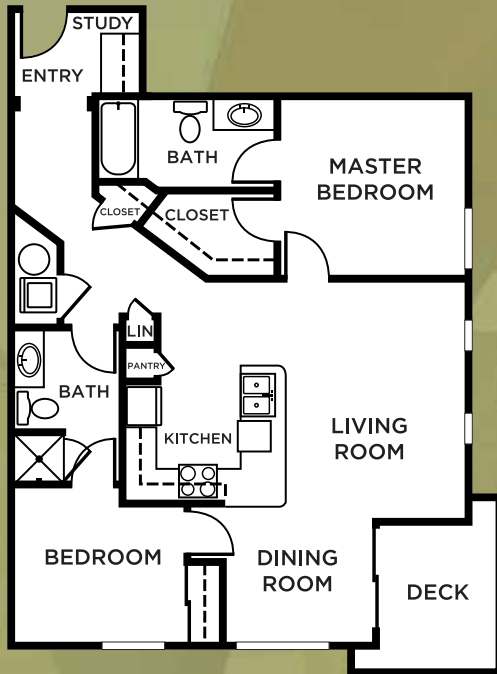

LOPEZ

Studio | 1 Bath | 630 sq. ft.

Rent _____

Deposit _____

WHIDBEY

1 Bed | 1 Bath | 730 sq. ft.

Rent _____

Deposit _____

ORCAS

1 Bed | 1 Bath | 895-900 sq. ft.

Rent _____

Deposit _____

CAMANO

1 Bed | 1 Bath | 730 sq. ft.

Rent _____

Deposit _____

VASHON

2 Bed | 1.7 Bath | 1092 sq. ft.

Rent _____

Deposit _____

BAINBRIDGE

2 Bed | 2 Bath | 1160 sq. ft.

Rent _____

Deposit _____