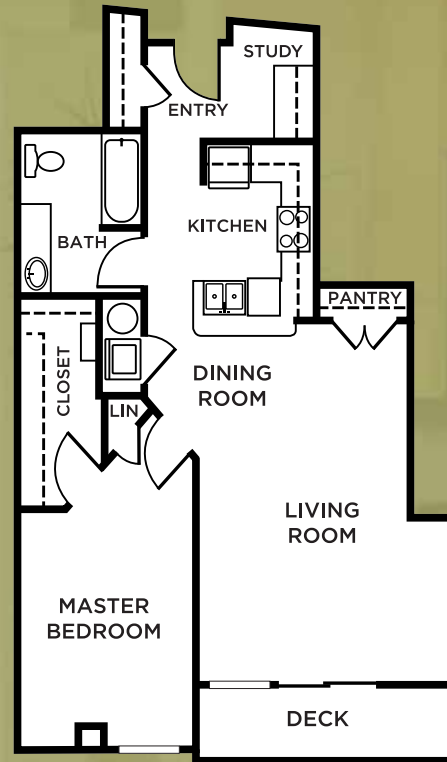

LOPEZ

Studio | 1 Bath | 630 sq. ft.

Rent _____

Deposit _____

WHIDBEY

1 Bed | 1 Bath | 730 sq. ft.

Rent _____

Deposit _____

ORCAS

1 Bed | 1 Bath | 895-900 sq. ft.

Rent _____

Deposit _____

CAMANO

1 Bed | 1 Bath | 730 sq. ft.

Rent _____

Deposit _____

VASHON

2 Bed | 1.7 Bath | 1092 sq. ft.

Rent _____

Deposit _____

BAINBRIDGE

2 Bed | 2 Bath | 1160 sq. ft.

Rent _____

Deposit _____